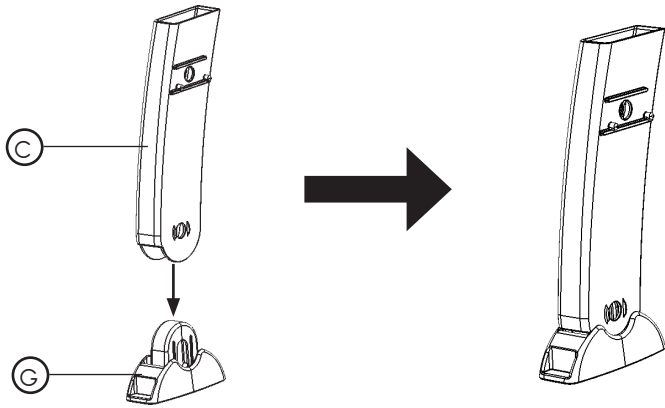

Instruction Leaflet

Step & Sit Toilet Trainer

Suitable for children from approx 18 months up to a maximum weight of 22kg.

Customer Care Line: 01454 326 568.

PARTSLIST

ASSEMBLY

1

2