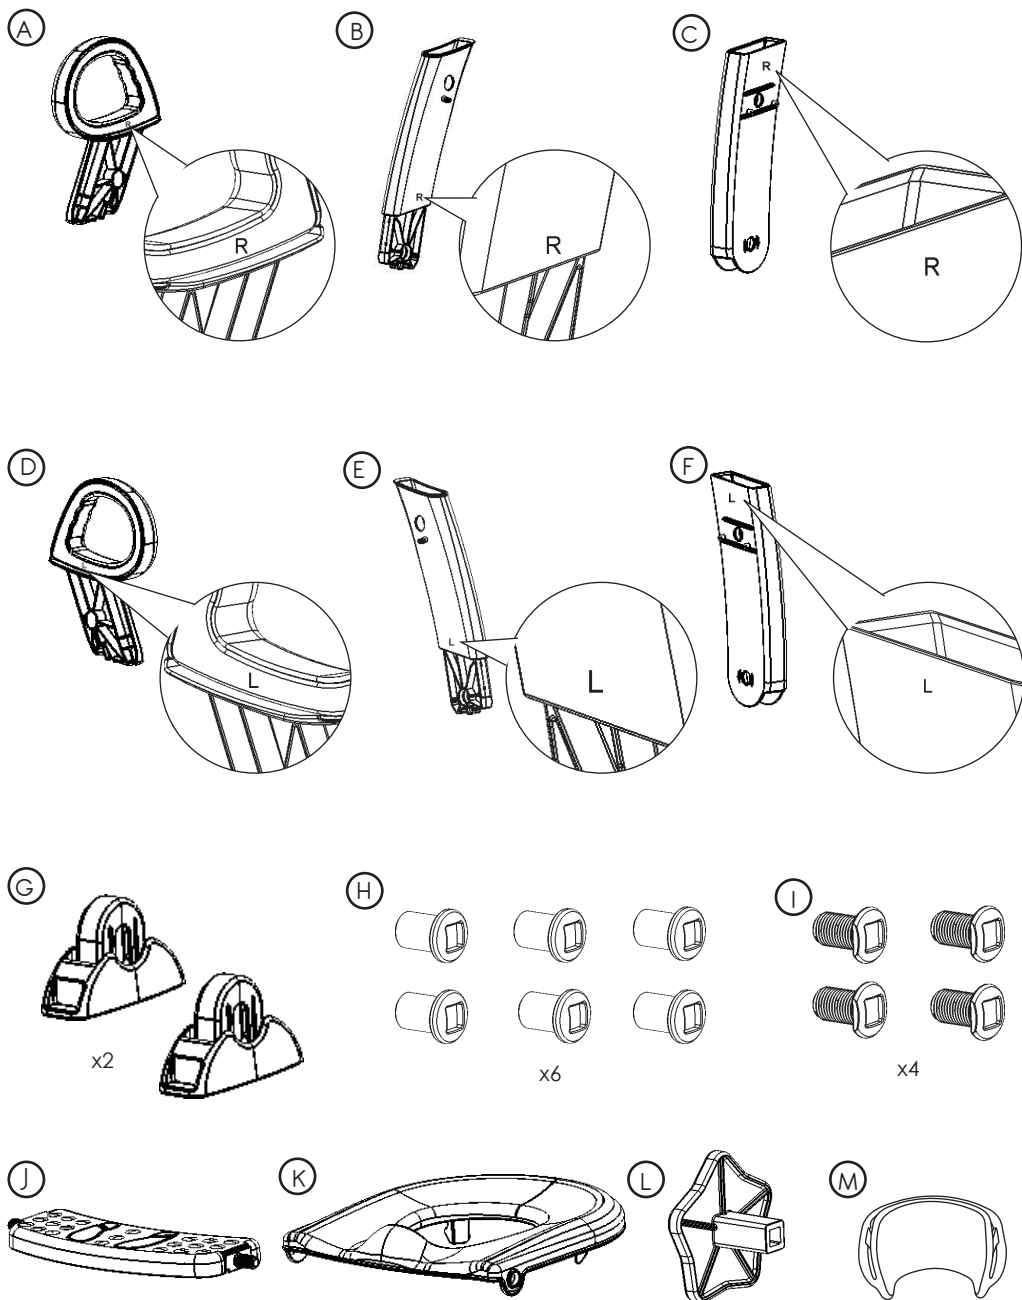

Instruction Leaflet

Step & Sit Toilet Trainer

Suitable for children from approx 18 months up to a maximum weight of 22kg.

Customer Care Line: 01454 326 568.

PARTSLIST

ASSEMBLY

1

2